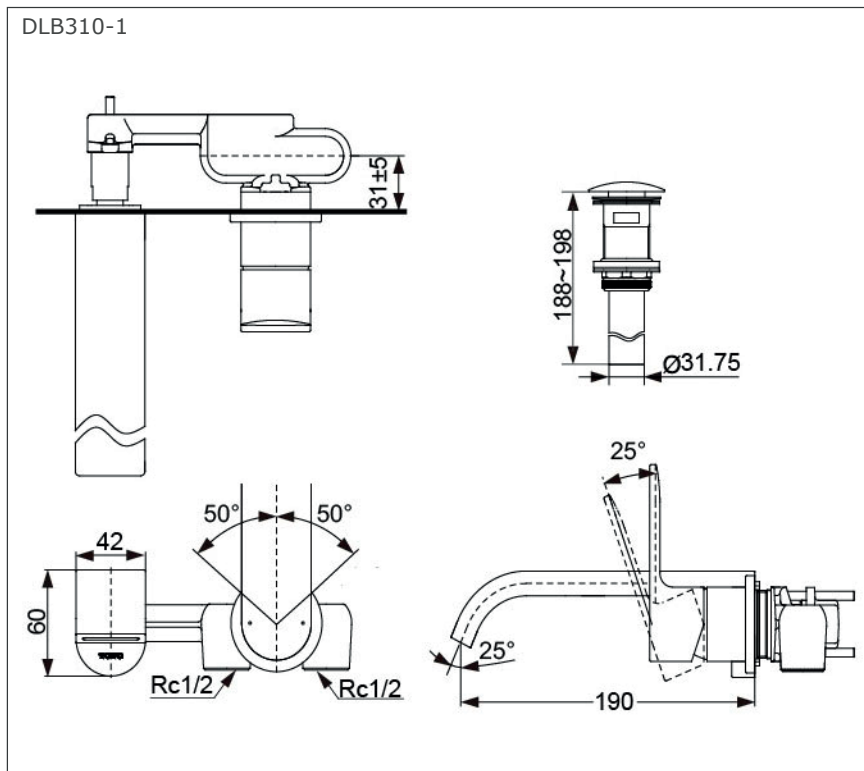

## Specifications

Finish : Chrome

Water Pressure : 0.05MPa~0.75MPa

Material : Brass

## Parts Description

- **DLB310-1**  
Lavatory Faucet  
W/ Pop-up Waste

Please consult a TOTO representative for details